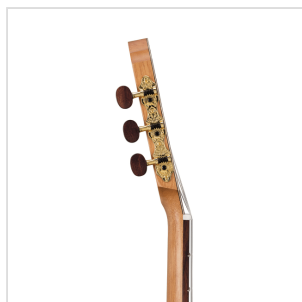

## BEATRIZ H COP HYBRID CUTWAY CLASSIC GUITAR ALL SOLID WITH PREAMP CEDAR TOP AND OPEN SOURCE FINISH (MADE IN EUROPE)

Toledo EUROPA is a new series of classical guitar entirely made in Europe. Beatriz H COP is an all solid hybrid cutaway guitar featuring 48mm nut, radiused fretboard, cedar top, Indian rosewood back/sides and golden Van Gent tuners with rosewood button. Equipped with Fishman Pro Blend soundhole pick up, is the ideal choice for those who wants to add a classic touch on stage or in studio relying on the playability of a radiused fretboard with a reduced nut. The full resonance of its all solid woods, the hi-end craftsmanship and the meticulous set up provide a instrument with unmatched value both for advanced students and professionals.

# HYBRID CUTWAY CLASSIC GUITAR ALL SOLID WITH PREAMP CEDAR TOP AND OPEN SOURCE FINISH (MADE IN EUROPE)

### KEY FEATURES

Top: Solid Cedar

Back & Sides: solid Indian Rosewood

Neck: African Mahogany w/Truss rod

Fretboard and bridge: Indian Rosewood

Engraved headstock: Indian Rosewood

Binding: Rosewood with Birch purfling

Van Gent gold-plated machine heads with Rosewood button

Nut width: 48 mm

Radiused fretboard

Scale: 650 mm

Nut/saddle: bone

Finish: open pore satin

Fishman Pro Blend soundhole preamp

Made in Europe