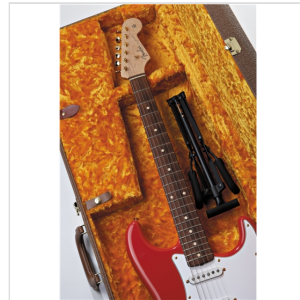

## MINI ELECTRIC STAND

This great little stand is sturdy enough to firmly hold a Tele® or Strat® but folds down to fit in most gig bags or cases! Holds most standard shape guitars (non-offset).

0991811000

### KEY FEATURES

Available in electric or acoustic guitar versions

Sturdy steel frame

Scratch-resistant foam padding

Does not accommodate offset bodies

Black