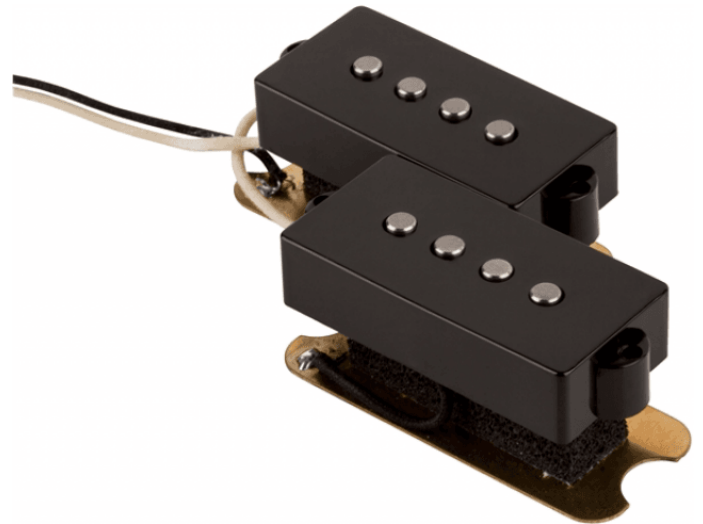

## ORIGINAL PRECISION BASS® PICKUPS BLACK

An accurate reproduction of the 1962 Precision Bass pickup, this split-coil humbucking pickup delivers powerful bass and clear high-end.

0992046000

# ORIGINAL PRECISION BASS® PICKUPS BLACK

### KEY FEATURES

Enamel-coated magnet wire for warm vintage tone

Flush-mount pole pieces for even string response

Alnico 5 magnets for more focus and enhanced dynamics

Period-correct cloth output wire and fiber bobbin

Installation hardware included<

Color: Black

Configuration: Split Single Coil

Cover Color: Black

DC Resistance: 10.5K

Inductance: 5.9 Henries

Orientation: Universal

Style: Pure Vintage