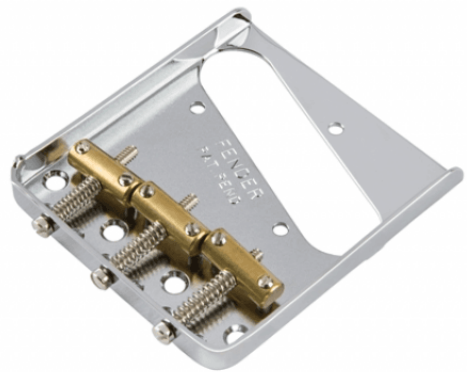

0990806100

3-SADDLE AMERICAN VINTAGE TELECASTER® BRIDGE ASSEMBLY WITH BRASS SADDLES (CHROME)

Made for Fender® instruments in a variety of vintage and contemporary models.

Plated-steel bridge (non-serialized). Package includes three vintage-style brass saddles, slot-head saddle height screws, intonation screws and springs, and four vintage-style slot-head bridge mounting screws.

Used on American Vintage Series (US) Telecaster® guitars manufactured from '86-Present

PRODUCT DETAILS

KEY FEATURES

Three-saddle chrome bridge assembly

String-through-body design

Three vintage-style brass saddles

For vintage-style Telecaster guitars (1986-present)

Color: Chrome

Style: Pure Vintage