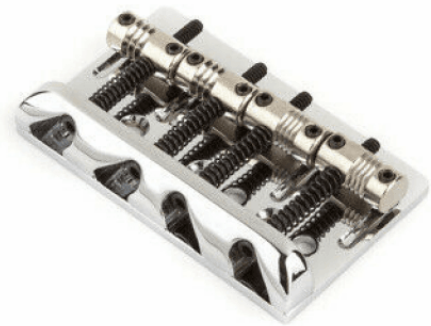

# AM. STANDARD BASS BRIDGE ASSEMBLY (2007- PRESENT) CHROME

Am. Standard Bass Bridge Assembly (2007-Present) Chrome

### KEY FEATURES

Color: Chrome