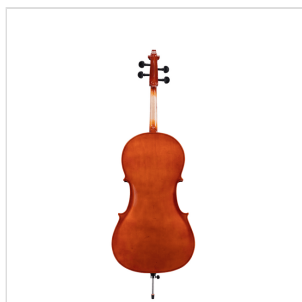

PCE-12

1/2 VIRTUOSO PRIMO CELLO WITH BAGS AND BOW

Virtuoso Primo series is the perfect choice for beginners demanding for affordable quality and playability. Virtuoso Primo, finishes, crafting and details definitely unmatched in this market range, coming out with alloy alluminium with integrated individual adjuster tailpiece, bow, bags, straps and rosin. A very complete hi-value deal.

PCE-12

1/2 VIRTUOSO PRIMO CELLO WITH BAGS AND BOW

PRODUCT DETAILS

KEY FEATURES

Top: Laminated

Back and sides: laminated

Binding: well done purfling (inlaid)

Bridge: maple

Fingerboard: dyed maple

Pegs and Chinrest: dyed maple

Tailpiece: alloy aluminium with integrated individual adjuster

Bow: student model in brazilian wood section

Color: Cherry Brown

Finish: glossy

bags

Accessories: rosin, straps, strings

Size: 1/2