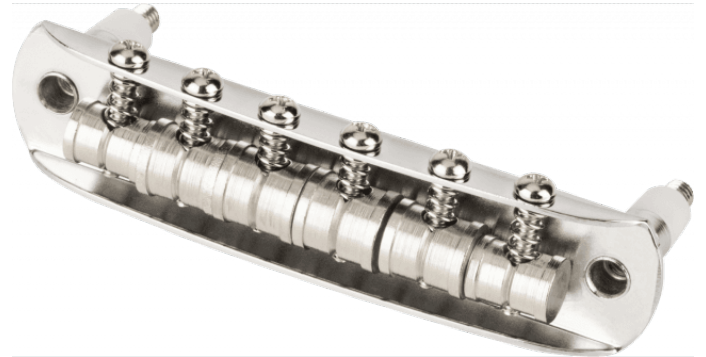

7712971049

AMERICAN JAGUAR®/JAZZMASTER® 7.25" RADIUS BRIDGE ASSEMBLY, NICKEL

The American Pro Jazzmaster/Jaguar bridge features brass single-groove Mustang saddles that are nickel plated and will keep the strings where they belong, even with a heavy handed playing style. Nylon post inserts also add stability to the bridge.

PRODUCT DETAILS

KEY FEATURES

Nickel/chrome bridge assembly for Jazzmaster and Jaguar

Steel single-groove Mustang saddles

Nylon post inserts for improved stability

7.25" radius and 2-1/16" string spacing

Saddles not height adjustable