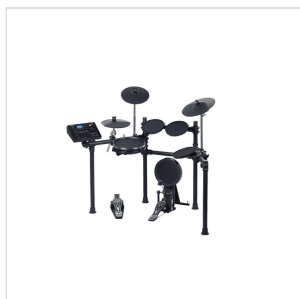

DD635D

COMPACT AND ELEGANT ELECTRONIC DRUM WITH 1 SNARE MESH, 3 TOM, 1 CRASH AND 1 HI-HAT ALL WITH 2 ZONES AND A 3 ZONE RIDE.

DD635D contains the Medeli library of more realistic sampled sounds. The continuous research of liveliness and expressiveness to improve the sampled sounds has allowed to equip DD635D with the latest physical sound modeling technology (iKit) so that even the slightest touch can be translated into an expressive sound that transmits emotion. All these combined improvements have maximized the musical dynamics of the DD635D making it a highly appreciated electronic drum.

DD635D

COMPACT AND ELEGANT ELECTRONIC DRUM WITH 1 SNARE MESH, 3 TOM, 1 CRASH AND 1 HI-HAT ALL WITH 2 ZONES AND A 3 ZONE RIDE.

PRODUCT DETAILS

KEY FEATURES

64 x 128 dots graphic LCD Display with backlit

35 Drum kits +20 User, 5 iKit, 580 Sounds, 17 Hi-Hat Combination, 80 Preset songs and 5 User Song.

DD635D

COMPACT AND ELEGANT ELECTRONIC DRUM WITH 1 SNARE MESH, 3 TOM, 1 CRASH AND 1 HI-HAT ALL WITH 2 ZONES AND A 3 ZONE RIDE.

Tempo	30~280
Metronome	Click voice; Volume; Time signature; Interval select.
Trigger Parameters	Sensitivity; Threshold; Head-rim adjust; Cross stick level; Curve; Crosstalk; Retrigger cancel; Splash sensitivity; HH close point.
Power Supply	DC 9V/500mA (AC/DC Adapter Included)
Dimensions (WxDxH)	1420 x 600 x 1170 mm
Weight	27 kg
Packing Dimensions (WxDxH)	970 x 605 x 340 mm
Packing Weight	29Kg