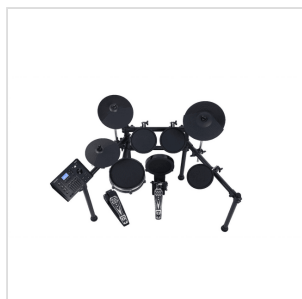

DD635D

COMPACT AND ELEGANT ELECTRONIC DRUM WITH 1 SNARE MESH, 3 TOM, 1 CRASH AND 1 HI-HAT ALL WITH 2 ZONES AND A 3 ZONE RIDE.

DD635D contains the Medeli library of more realistic sampled sounds. The continuous research of liveliness and expressiveness to improve the sampled sounds has allowed to equip DD635D with the latest physical sound modeling technology (iKit) so that even the slightest touch can be translated into an expressive sound that transmits emotion. All these combined improvements have maximized the musical dynamics of the DD635D making it a highly appreciated electronic drum.

DD635D

COMPACT AND ELEGANT ELECTRONIC DRUM WITH 1 SNARE MESH, 3 TOM, 1 CRASH AND 1 HI-HAT ALL WITH 2 ZONES AND A 3 ZONE RIDE.

PRODUCT DETAILS

KEY FEATURES

64 x 128 dots graphic LCD Display with backlit

35 Drum kits +20 User, 5 iKit, 580 Sounds, 17 Hi-Hat Combination, 80 Preset songs and 5 User Song.

DD635D

COMPACT AND ELEGANT ELECTRONIC DRUM WITH 1 SNARE MESH, 3 TOM, 1 CRASH AND 1 HI-HAT ALL WITH 2 ZONES AND A 3 ZONE RIDE.

Tempo	30~280
Metronome	Click voice; Volume; Time signature; Interval select.
Trigger Parameters	Sensitivity; Threshold; Head-rim adjust; Cross stick level; Curve; Crosstalk; Retrigger cancel; Splash sensitivity; HH close point.
Power Supply	DC 9V/500mA (AC/DC Adapter Included)
Dimensions (WxDxH)	1420 x 600 x 1170 mm
Weight	27 kg
Packing Dimensions (WxDxH)	970 x 605 x 340 mm
Packing Weight	29Kg