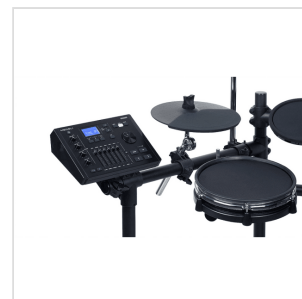

DD635D

COMPACT AND ELEGANT ELECTRONIC DRUM WITH 1 SNARE MESH, 3 TOM, 1 CRASH AND 1 HI-HAT ALL WITH 2 ZONES AND A 3 ZONE RIDE.

DD635D contains the Medeli library of more realistic sampled sounds. The continuous research of liveliness and expressiveness to improve the sampled sounds has allowed to equip DD635D with the latest physical sound modeling technology (iKit) so that even the slightest touch can be translated into an expressive sound that transmits emotion. All these combined improvements have maximized the musical dynamics of the DD635D making it a highly appreciated electronic drum.

DD635D

COMPACT AND ELEGANT ELECTRONIC DRUM WITH 1 SNARE MESH, 3 TOM, 1 CRASH AND 1 HI-HAT ALL WITH 2 ZONES AND A 3 ZONE RIDE.

PRODUCT DETAILS

KEY FEATURES

64 x 128 dots graphic LCD Display with backlit

35 Drum kits +20 User, 5 iKit, 580 Sounds, 17 Hi-Hat Combination, 80 Preset songs and 5 User Song.

DD635D

COMPACT AND ELEGANT ELECTRONIC DRUM WITH 1 SNARE MESH, 3 TOM, 1 CRASH AND 1 HI-HAT ALL WITH 2 ZONES AND A 3 ZONE RIDE.

Tempo	30~280
Metronome	Click voice; Volume; Time signature; Interval select.
Trigger Parameters	Sensitivity; Threshold; Head-rim adjust; Cross stick level; Curve; Crosstalk; Retrigger cancel; Splash sensitivity; HH close point.
Power Supply	DC 9V/500mA (AC/DC Adapter Included)
Dimensions (WxDxH)	1420 x 600 x 1170 mm
Weight	27 kg
Packing Dimensions (WxDxH)	970 x 605 x 340 mm
Packing Weight	29Kg