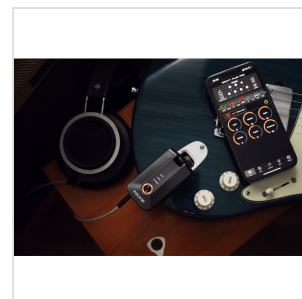

MIGHTY PLUG PRO REMOTE MODELLING AMPLUG FOR GUITAR AND BASS

Mighty Plug Pro is a handy silent-play gear for both guitarists and bassists, featuring various effects, Amp Modeling, and Impulse Response (IR) cabinet models.

Based on his little brother Mighty Plug, Mighty Plug Pro offers more functions, flexible block routings, and live stream applications.

You can stream Bluetooth playback, microphone signal, and guitar signal through USB with OTG onto your mobile device to do live streaming or making #short videos. For the young generation, #short on YouTube, TikTok, Instagram will be your main stage.

USB AUDIO STREAM: PLUG, PLAY, RECORD!

It can be an USB recording interface: just connect it to your PC and play without any DAW!

LIVE STREAM: READY TO GO!

Supports TRRS headset or earpods with mic: choose Loopback USB routing so you can do live streaming with PC or mobile phone (USB On-The-Go). YouTubers, TikTokers, Instagrammers: you found a real Swiss Army knife!