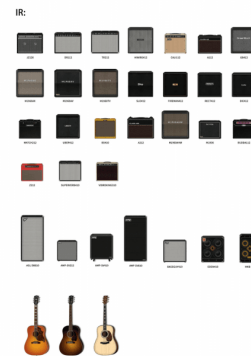

HI RESOLUTION IRS: 34 FACTORY IRS + 20 SLOTS FOR THIRD PARTIES IRS

Guitar Cabs

1960A, A212, BS410, DR112, GB412, JZ120, TR212, V412

Bass Cabs

AGL_DB810, AMP_SV810, MKB_410, TRC_410

Acoustic Guitar IRs

G HBird EG Mag, G J15 EG Mag, M D45 EG Mag, G J200 EG Mag, G J45 EG Mag, T 314 EG Mag, M HD28 EG Mag