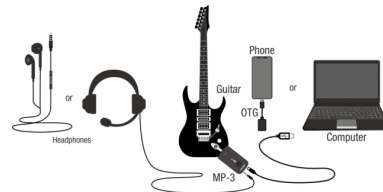

Based on his little brother Mighty Plug, Mighty Plug Pro offers more functions, flexible block routings, and live stream applications.

You can stream Bluetooth playback, microphone signal, and guitar signal through USB with OTG onto your mobile device to do live streaming or making #short videos. For the young generation, #short on YouTube, TikTok, Instagram will be your main stage.

MIGHTY PLUG PRO REMOTE MODELLING AMPLUG FOR GUITAR AND BASS

EFX WITH FLEXIBLE BLOCK ROUTING

GATE, CMP, EFX, EQ, MOD, DLY, RVB: 44 EFX in total, you can freely move any signal block to get your own tone.

USB AUDIO STREAM: PLUG, PLAY, RECORD!

It can be an USB recording interface: just connect it to your PC and play without any DAW!

LIVE STREAM: READY TO GO!

Supports TRRS headset or earpods with mic: choose Loopback USB routing so you can do live streaming with PC or mobile phone (USB On-The-Go). YouTubers, TikTokers, Instagrammers: you found a real Swiss Army knife!

MIGHTY PLUG PRO REMOTE MODELLING AMPLUG FOR GUITAR AND BASS

BLUETOOTH AUDIO STREAM

Jam with backing tracks through mobile device via Bluetooth audio stream: you are just one tap away.

MIGHTY APP & MIGHTY EDITOR