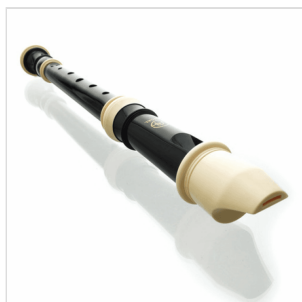

ASRG-300

# SOPRANO CLASSIC TYPE RECORDER - GERMAN FINGERING

---

Angel Recorder Classic Type is designed to have rich sound and accurate pitch for optimal performance. Its pitch is well-balanced ranging from low-to high-pitch. Its models are as various as from bass to soprano so that both solo and ensemble performance may be available. In addition, the instruments is manufactured for the optimum volume and tone using a special material called Resin. DMD (Detailed a Mold Develop) system is applied to achieve the correct pitch, which are praised from many performance.

# SOPRANO CLASSIC TYPE RECORDER - GERMAN FINGERING

### KEY FEATURES

German Fingering

Key: C Soprano

Holes: 2

3 parts

Black/Cream

ABS Resin

Length: 310 mm