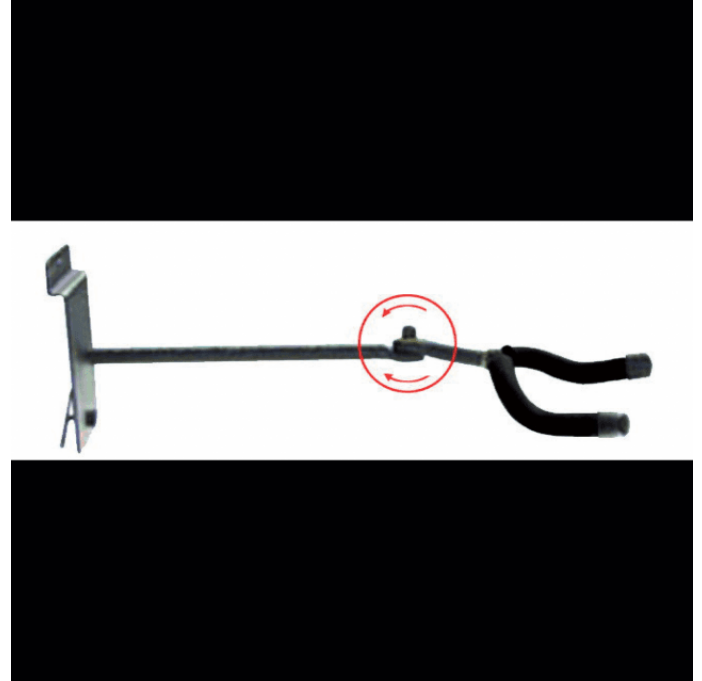

SWGS-100

GUITAR WALL HANGER WITH ADJUSTABLE ANGLE

SWGS-100 is a guitar or other string instrument universal stand. It could fitted on wall units and it allows to change the display direction thanks to the articulated cradle. The rubber cradle is with deep design to prevent any scratches and any improper movement of the instrument.

PRODUCT DETAILS

KEY FEATURES

Suited to all type of guitars or other string instruments

Suited for wall units installation

Rubber cradle with deep design to prevent any scratches and any improper movement of the instrument

Display direction can be adjusted thanks to the articulated cradle

SPECIFICATIONS

Maximum length	30 cm
Plate dimension	10 x 5,5 cm
Finish	painted black