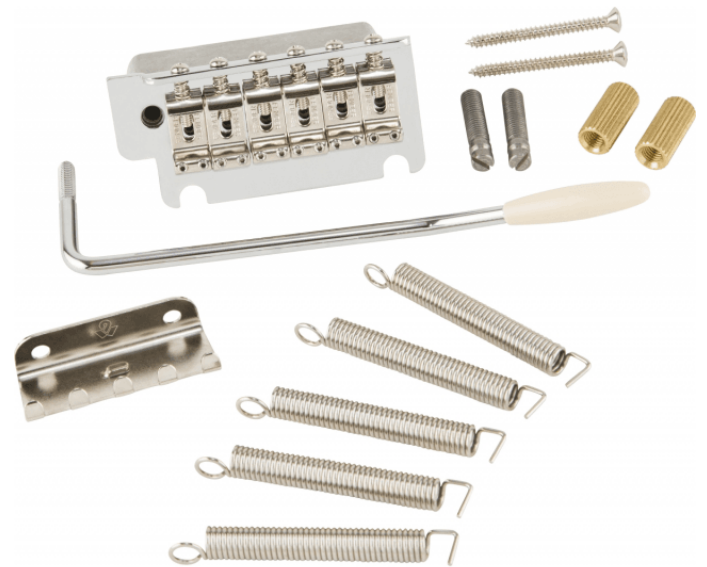

# DELUXE SERIES 2-POINT TREMOLO ASSEMBLY, CHROME

---

Deluxe Series 2-Point Tremolo Assembly, Chrome

0992079000

# DELUXE SERIES 2-POINT TREMOLO ASSEMBLY, CHROME

---

### KEY FEATURES

Chrome bridge assembly

Modern two-point synchronized tremolo design

Screw-in tremolo arm

Six "Fender®"-stamped bent steel saddles

2-7/32" (2.220") mounting and modern 2 1/16" (2.0625") string spacing

Includes steel tremolo block, tremolo claw and springs, pop-in tremolo arm with aged white tip, adjustment wrenches and mounting hardware

For most Player, Deluxe, Classic Player, and Vintera Modified Series Stratocasters