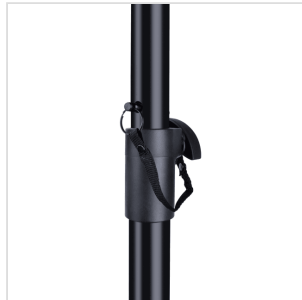

SUBST100-35

# SUBWOOFER MOUNT SPEAKER STAND

SUBST100 is a speaker stand you can plug on your subwoofer to support your satellite speaker. Built in ultra-rugged steel, it features a safety pin and adjustable height.

### KEY FEATURES

Speaker stand with 35mm pole mount

Can be used with 35mm subwoofer socket

Built in rugged steel

Height adjustment through a screw blocking system with handle

Metal safety pin system