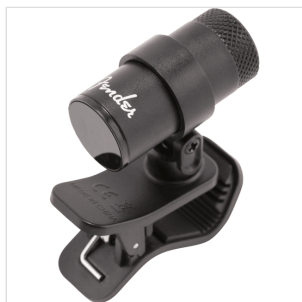

0239979002

BULLET TUNER, BLACK

Built with live performance reliability and aesthetic in mind, the Bullet Tuner provides a nonintrusive, staunchly accurate tool for musicians at every stage. A powerful engine with a noise-proof vibration sensor allows for precise chromatic tuning for electric, acoustic and bass guitar players alike—while a bright, color LED screen shows easy-to-see readings in any environment.

0239979002

BULLET TUNER, BLACK

PRODUCT DETAILS

KEY FEATURES

Vibration-based tuning system

LED color screen

Strong clamp

10 minute auto sleep mode to preserve battery life

Click the power button twice to wake up

Tuning range: A (27.5Hz)–C (4186.0Hz)

Precision: \pm 1 cent

A4 range: 440Hz

Power supply: 1.5V (LR44) alkaline batteries (2)(included)

Black