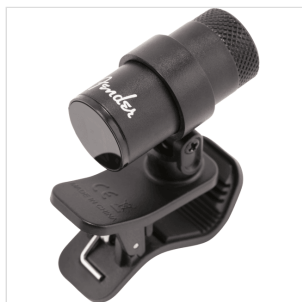

# BULLET TUNER, BLACK

Built with live performance reliability and aesthetic in mind, the Bullet Tuner provides a nonintrusive, staunchly accurate tool for musicians at every stage. A powerful engine with a noise-proof vibration sensor allows for precise chromatic tuning for electric, acoustic and bass guitar players alike—while a bright, color LED screen shows easy-to-see readings in any environment.

# BULLET TUNER, BLACK

### KEY FEATURES

Vibration-based tuning system

LED color screen

Strong clamp

10 minute auto sleep mode to preserve battery life

Click the power button twice to wake up

Tuning range: A (27.5Hz)–C (4186.0Hz)

Precision:  $\pm$  1 cent