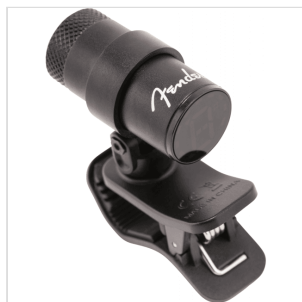

# BULLET TUNER, BLACK

Built with live performance reliability and aesthetic in mind, the Bullet Tuner provides a nonintrusive, staunchly accurate tool for musicians at every stage. A powerful engine with a noise-proof vibration sensor allows for precise chromatic tuning for electric, acoustic and bass guitar players alike—while a bright, color LED screen shows easy-to-see readings in any environment.

# BULLET TUNER, BLACK

### KEY FEATURES

Vibration-based tuning system

LED color screen

Strong clamp

10 minute auto sleep mode to preserve battery life

Click the power button twice to wake up

Tuning range: A (27.5Hz)–C (4186.0Hz)

Precision:  $\pm$  1 cent