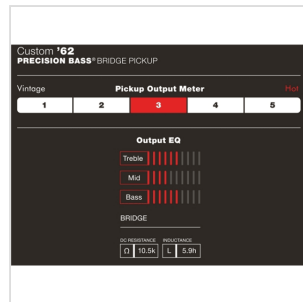

## CUSTOM SHOP '62 PRECISION BASS® PICKUP, BLACK

As Used on  
American Standard Precision Bass® Guitars (2012-Present)

The Fender Custom Shop has artfully reproduced the classic 1962 Precision Bass split-coil pickup to deliver the full booming lows, punchy midrange and clear high end of the bass that started it all.