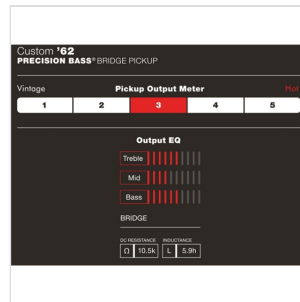

## CUSTOM SHOP '62 PRECISION BASS® PICKUP, BLACK

As Used on  
American Standard Precision Bass® Guitars (2012-Present)

The Fender Custom Shop has artfully reproduced the classic 1962 Precision Bass split-coil pickup to deliver the full booming lows, punchy midrange and clear high end of the bass that started it all.