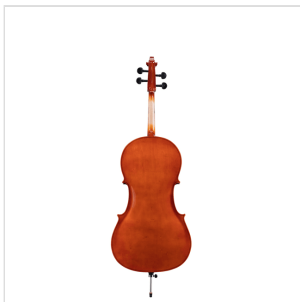

PCE-14

1/4 VIRTUOSO PRIMO CELLO WITH BAGS AND BOW

Virtuoso Primo series is the perfect choice for beginners demanding for affordable quality and playability. Virtuoso Primo, finishes, crafting and details definitely unmatched in this market range, coming out with alloy alluminium with integrated individual adjuster tailpiece, bow, bags, straps and rosin. A very complete hi-value deal.

PCE-14

1/4 VIRTUOSO PRIMO CELLO WITH BAGS AND BOW

PRODUCT DETAILS

KEY FEATURES

Top: Laminated

Back and sides: laminated

Binding: well done purfling (inlaid)

Bridge: maple

Fingerboard: dyed maple

Pegs and Chinrest: dyed maple

Tailpiece: alloy aluminium with integrated individual adjuster

Bow: student model in brazilian wood section

Color: Cherry Brown

Finish: glossy

bags

Accessories: rosin, straps, strings

Size: 1/4