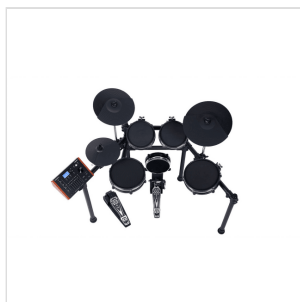

DD638DX

COMPACT AND ELEGANT ELECTRONIC DRUM INCLUDING "PURE DRUM" TECHNOLOGY AND CONSISTING OF 1 SNARE, 3 TOM AND KICK TRIGGER ALL WITH MESH HEAD.

DD638DX includes the latest Medeli sampled sound library and "PURE DRUM" technology. This unique technology greatly improves the sound quality for the digital drums, thus giving a more natural and realistic feel to the ears. Using the USB flash drive function, you can insert your own sounds into the module and use them as internal voices, giving unlimited possibilities to the drum voices. You can play back songs directly from USB (MIDI, MP3, WAV) and record their performances in real time on USB flash drive.

DD638DX

COMPACT AND ELEGANT ELECTRONIC DRUM INCLUDING "PURE DRUM" TECHNOLOGY AND CONSISTING OF 1 SNARE, 3 TOM AND KICK TRIGGER ALL WITH MESH HEAD.

PRODUCT DETAILS

KEY FEATURES

64 x 128 dots graphic LCD Display with backlit

SPECIFICATIONS

Display 64 x 128 dots graphic LCD with backlit.

Polyphony 64

Drum Kits 50 + 49 user

iKit 5

DD638DX

COMPACT AND ELEGANT ELECTRONIC DRUM INCLUDING "PURE DRUM" TECHNOLOGY AND CONSISTING OF 1 SNARE, 3 TOM AND KICK TRIGGER ALL WITH MESH HEAD.