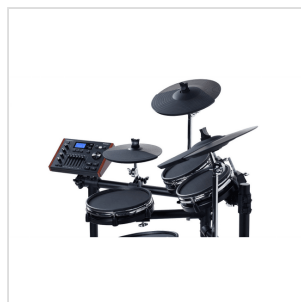

DD638DX

COMPACT AND ELEGANT ELECTRONIC DRUM INCLUDING "PURE DRUM" TECHNOLOGY AND CONSISTING OF 1 SNARE, 3 TOM AND KICK TRIGGER ALL WITH MESH HEAD.

DD638DX includes the latest Medeli sampled sound library and "PURE DRUM" technology. This unique technology greatly improves the sound quality for the digital drums, thus giving a more natural and realistic feel to the ears. Using the USB flash drive function, you can insert your own sounds into the module and use them as internal voices, giving unlimited possibilities to the drum voices. You can play back songs directly from USB (MIDI, MP3, WAV) and record their performances in real time on USB flash drive.

DD638DX

COMPACT AND ELEGANT ELECTRONIC DRUM INCLUDING "PURE DRUM" TECHNOLOGY AND CONSISTING OF 1 SNARE, 3 TOM AND KICK TRIGGER ALL WITH MESH HEAD.

PRODUCT DETAILS

KEY FEATURES

64 x 128 dots graphic LCD Display with backlit

SPECIFICATIONS

Display 64 x 128 dots graphic LCD with backlit.

Polyphony 64

Drum Kits 50 + 49 user

iKit 5

DD638DX

COMPACT AND ELEGANT ELECTRONIC DRUM INCLUDING "PURE DRUM" TECHNOLOGY AND CONSISTING OF 1 SNARE, 3 TOM AND KICK TRIGGER ALL WITH MESH HEAD.