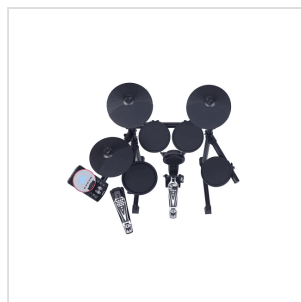

DD610S

COMPACT, FOLDABLE ELECTRONIC DRUM SET WITH ELEGANT DESIGN AND 10" 2-ZONE SNARE PAD AND EXPANDABILITY TO 2 CRASH AND 4 TOM.

The DD610S electronic drum has been designed both for those who want to start studying and for those who perform with live performances. The instrument has been equipped with all the new voices and a 10" 2-Zone Snare so as to improve the sound quality and thus achieve a realistic and natural feeling. DD610S has an elegant design and is compact, lightweight and foldable. These features make it easy to transport and easy to install. 64 notes of polyphony, 25 drum sets, 226 percussive sounds, different ways to practice and many other features give the DD610S an excellent quality / price ratio.

DD610S

COMPACT, FOLDABLE ELECTRONIC DRUM SET WITH ELEGANT DESIGN AND 10" 2-ZONE SNARE PAD AND EXPANDABILITY TO 2 CRASH AND 4 TOM.

PRODUCT DETAILS

KEY FEATURES

Backlit LCD Display

25 Drum kits, 226 Sounds, 9 Hi-Hat Combination, 60 preset Pattern and 1 User Song.

DD610S

COMPACT, FOLDABLE ELECTRONIC DRUM SET WITH ELEGANT DESIGN AND 10" 2-ZONE SNARE PAD AND EXPANDABILITY TO 2 CRASH AND 4 TOM.

Sequencer	1 User song with Real-time Recording til 25000 notes and 192 ticks per beat.
Tempo	30~280
Metronome	Click voice; Volume; Time signature; Interval select.
Trigger Parameters	Sensitivity; Curve; Crosstalk; Retrigger cancel.
Power Supply	DC 9V/500mA (AC/DC Adapter Included)
Dimensions (WxDxH)	955 x 530 x 1130 mm
Weight	15 kg
Packing Dimensions (WxDxH)	875 x 515 x 300 mm
Packing Weight	20,2Kg