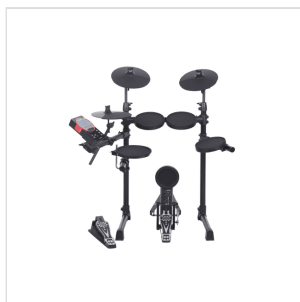

DD610S

COMPACT, FOLDABLE ELECTRONIC DRUM SET WITH ELEGANT DESIGN AND 10" 2-ZONE SNARE PAD AND EXPANDABILITY TO 2 CRASH AND 4 TOM.

The DD610S electronic drum has been designed both for those who want to start studying and for those who perform with live performances. The instrument has been equipped with all the new voices and a 10" 2-Zone Snare so as to improve the sound quality and thus achieve a realistic and natural feeling. DD610S has an elegant design and is compact, lightweight and foldable. These features make it easy to transport and easy to install. 64 notes of polyphony, 25 drum sets, 226 percussive sounds, different ways to practice and many other features give the DD610S an excellent quality / price ratio.

DD610S

COMPACT, FOLDABLE ELECTRONIC DRUM SET WITH ELEGANT DESIGN AND 10" 2-ZONE SNARE PAD AND EXPANDABILITY TO 2 CRASH AND 4 TOM.

PRODUCT DETAILS

KEY FEATURES

Backlit LCD Display

25 Drum kits, 226 Sounds, 9 Hi-Hat Combination, 60 preset Pattern and 1 User Song.

DD610S

COMPACT, FOLDABLE ELECTRONIC DRUM SET WITH ELEGANT DESIGN AND 10" 2-ZONE SNARE PAD AND EXPANDABILITY TO 2 CRASH AND 4 TOM.

Sequencer	1 User song with Real-time Recording til 25000 notes and 192 ticks per beat.
Tempo	30~280
Metronome	Click voice; Volume; Time signature; Interval select.
Trigger Parameters	Sensitivity; Curve; Crosstalk; Retrigger cancel.
Power Supply	DC 9V/500mA (AC/DC Adapter Included)
Dimensions (WxDxH)	955 x 530 x 1130 mm
Weight	15 kg
Packing Dimensions (WxDxH)	875 x 515 x 300 mm
Packing Weight	20,2Kg