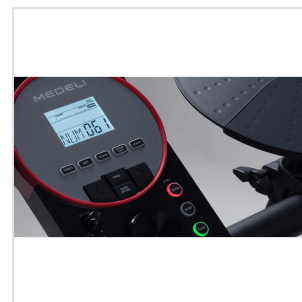

DD610S

COMPACT, FOLDABLE ELECTRONIC DRUM SET WITH ELEGANT DESIGN AND 10" 2-ZONE SNARE PAD AND EXPANDABILITY TO 2 CRASH AND 4 TOM.

The DD610S electronic drum has been designed both for those who want to start studying and for those who perform with live performances. The instrument has been equipped with all the new voices and a 10" 2-Zone Snare so as to improve the sound quality and thus achieve a realistic and natural feeling. DD610S has an elegant design and is compact, lightweight and foldable. These features make it easy to transport and easy to install. 64 notes of polyphony, 25 drum sets, 226 percussive sounds, different ways to practice and many other features give the DD610S an excellent quality / price ratio.

DD610S

COMPACT, FOLDABLE ELECTRONIC DRUM SET WITH ELEGANT DESIGN AND 10" 2-ZONE SNARE PAD AND EXPANDABILITY TO 2 CRASH AND 4 TOM.

PRODUCT DETAILS

KEY FEATURES

Backlit LCD Display

25 Drum kits, 226 Sounds, 9 Hi-Hat Combination, 60 preset Pattern and 1 User Song.

10" 2-Zone Snare Pad

Three coach modes with dozens of common best practice. Automatically score function intuitively reflects practice condition.

AUX IN input to connect external devices such as smartphones, tablets or CD Player and play along with your favorite songs.

DD610S

COMPACT, FOLDABLE ELECTRONIC DRUM SET WITH ELEGANT DESIGN AND 10" 2-ZONE SNARE PAD AND EXPANDABILITY TO 2 CRASH AND 4 TOM.

Sequencer	1 User song with Real-time Recording til 25000 notes and 192 ticks per beat.
Tempo	30~280
Metronome	Click voice; Volume; Time signature; Interval select.
Trigger Parameters	Sensitivity; Curve; Crosstalk; Retrigger cancel.
Power Supply	DC 9V/500mA (AC/DC Adapter Included)
Dimensions (WxDxH)	955 x 530 x 1130 mm
Weight	15 kg
Packing Dimensions (WxDxH)	875 x 515 x 300 mm
Packing Weight	20,2Kg