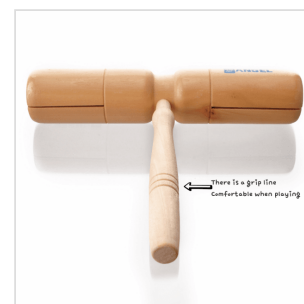

ARW WOOD BLOCK

The wood block Angel ARW is made by completely dried wood is smoother by secondary process.

This process makes the appearance softer.

ARW WOOD BLOCK

PRODUCT DETAILS

KEY FEATURES

Material: wood

Completely dried wood is smoother by secondary process

There is a grip line comfortable when playing

With beater

3 pcs.