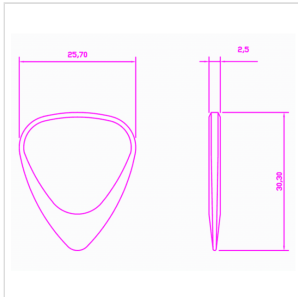

ZDT-GE-1

ZODIAC TONES "GEMINI" 1 GUITAR PICK

Zodiac Tones are based upon the Classic 351 shape. They are CNC Milled to tight tolerances and are 2.5mm thick chamfering down to a playing tip at 0.7mm thick. Born under the same sign as Bob Dylan.