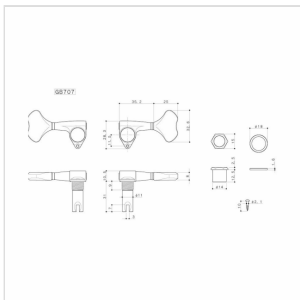

GB707 C R4

# ELECTRIC BASS MACHINE HEADS SET, R4, CHROME

---

Electric Bass Machine Heads Set, R4

GB707 C R4

# ELECTRIC BASS MACHINE HEADS SET, R4, CHROME

### SPECIFICATIONS

Finishes	Chrome
Installation	R4
Gear ratio	1:20