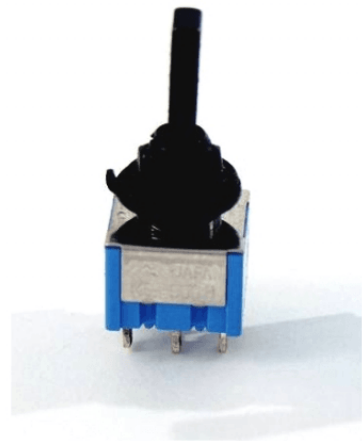

SW60B ON/ON MINI SWITCH (BLACK)

SOUNDATION parts is the official replacement parts program for any SOUNDSATION musical instrument and beyond. You can find guitar or bass replacement parts made in Japan for repairing or restore of most famous vintage and modern guitars.

PRODUCT DETAILS

KEY FEATURES

Position: On/On

Finish: Black