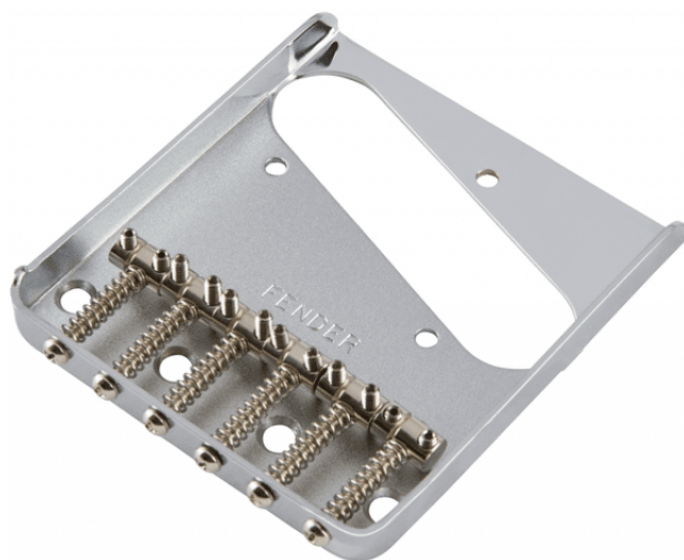

## **6-SADDLE VINTAGE-STYLE TELECASTER® BRIDGE ASSEMBLY (CHROME)**

Made for Fender® instruments in a variety of vintage and contemporary models. Each bridge assembly includes mounting hardware and wrenches.

Chrome-plated steel bridge with six fully adjustable nickel-plated barrel saddles for string-through-body Telecaster®.

0990810000

# 6-SADDLE VINTAGE-SYLE TELECASTER® BRIDGE ASSEMBLY (CHROME)

### KEY FEATURES

Vintage-style six-saddle bridge assembly

String-through-body design

Six nickel-plated "barrel" saddles

Mounting hardware and adjustment wrenches included

For American Vintage series (USA) and Deluxe Nashville (Mexico) Telecaster guitars