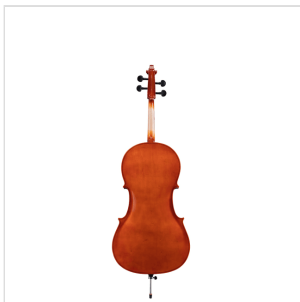

## 1/8 VIRTUOSO PRIMO CELLO WITH BAGS AND BOW

Virtuoso Primo series is the perfect choice for beginners demanding for affordable quality and playability. Virtuoso Primo, finishes, crafting and details definitely unmatched in this market range, coming out with alloy alluminium with integrated individual adjuster tailpiece, bow, bags, straps and rosin. A very complete hi-value deal.

### KEY FEATURES

Top: Laminated

Back and sides: laminated

Binding: well done purfling (inlaid)

Bridge: maple

Fingerboard: dyed maple

Pegs and Chinrest: dyed maple

Tailpiece: alloy aluminium with integrated individual adjuster