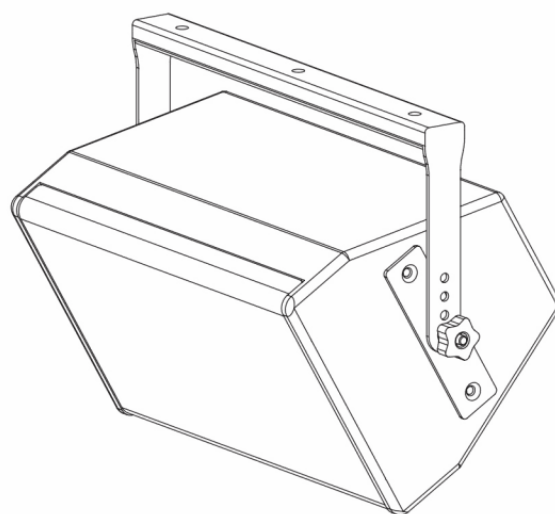

# XY-POLE HORIZONTAL INSTALLATION BRACKET FOR XY-110 LOUDSPEAKER

Wall mounting brackets for horizontal installation

### KEY FEATURES

Hole arrangement (pitch): 108 mmx50.8 mm

For XY-110 loudspeaker