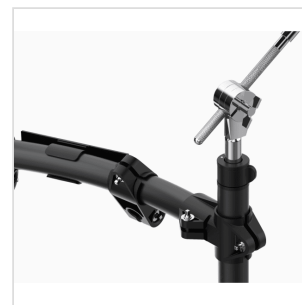

DM-7X ALL MESH DIGITAL DRUMKIT

NUX collaborates with REMO, the world-renowned drumhead brand, and equips DM -7X with all excellent REMO mesh heads. Enhanced by the latest Dual-Triggering technology (head and rim), DM-7X's 10" NDP-10 snare and the 8" NDP-8 toms provide accurate triggering and large strike area, together with authentic acoustic feel.

Meanwhile, with the advanced velocity-sensitive drum pads and cymbals, you can set parameters for your drum triggers to ensure the most accurate and natural response. DM-7X also features 30 precisely-sampled studio kits and a customizable sound library, which delivers the most realistic and expressive drum sounds.

In addition, practice mode offers recording and 5 types of coach functions, and various effects are available to further expand the playability.