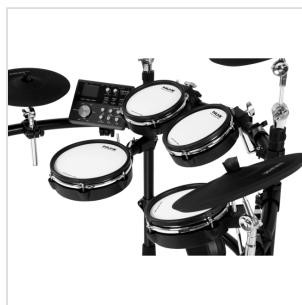

DM-7X ALL MESH DIGITAL DRUMKIT

NUX collaborates with REMO, the world-renowned drumhead brand, and equips DM -7X with all excellent REMO mesh heads. Enhanced by the latest Dual-Triggering technology (head and rim), DM-7X's 10" NDP-10 snare and the 8" NDP-8 toms provide accurate triggering and large strike area, together with authentic acoustic feel.

Meanwhile, with the advanced velocity-sensitive drum pads and cymbals, you can set parameters for your drum triggers to ensure the most accurate and natural response. DM-7X also features 30 precisely-sampled studio kits and a customizable sound library, which delivers the most realistic and expressive drum sounds.

In addition, practice mode offers recording and 5 types of coach functions, and various effects are available to further expand the playability.

DM-7X

ALL MESH DIGITAL DRUMKIT

PRODUCT DETAILS

KEY FEATURES

All Mesh Heads Made by REMO

Elegant curve design, simple to Install and adjust with Quick Disassembling Cymbal Arm Lock

Customizable Sound Library

Recording and Playing Along with Tracks

The coach function of NUX DM-7X allows you to select from 5 different practice methods