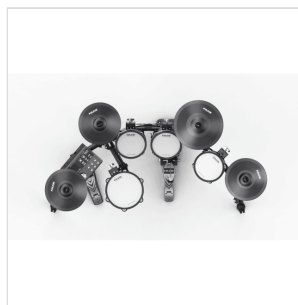

DM-7X ALL MESH DIGITAL DRUMKIT

NUX collaborates with REMO, the world-renowned drumhead brand, and equips DM -7X with all excellent REMO mesh heads. Enhanced by the latest Dual-Triggering technology (head and rim), DM-7X's 10" NDP-10 snare and the 8" NDP-8 toms provide accurate triggering and large strike area, together with authentic acoustic feel.

Meanwhile, with the advanced velocity-sensitive drum pads and cymbals, you can set parameters for your drum triggers to ensure the most accurate and natural response. DM-7X also features 30 precisely-sampled studio kits and a customizable sound library, which delivers the most realistic and expressive drum sounds.

In addition, practice mode offers recording and 5 types of coach functions, and various effects are available to further expand the playability.