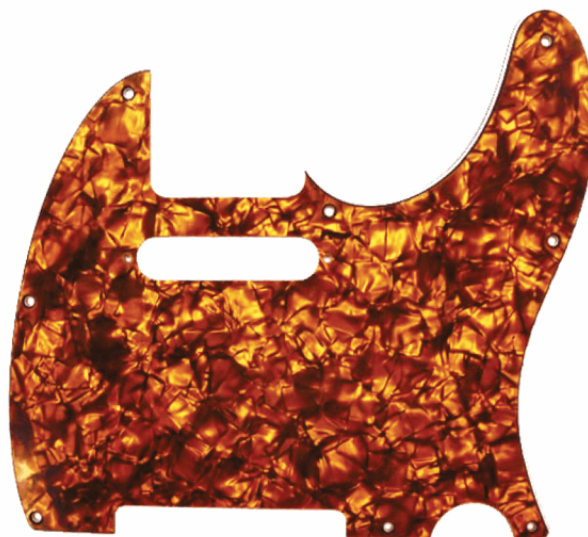

DPP TL ORP

TELE PICKGUARD ORANGE PEARL (S-S-S)

D'Andrea Pro Pickguards are the perfect option to change the look of your instrument! Each pickguard features vibrant, colorful patterns that add unique customization options to your guitar. Available in several different designs, these pickguards are precision-cut and hand polished with a 4-ply core. In addition, each pickguard is equipped with 11 screw holes, constructed of premium celluloid material and fits the exact specs of actual production models.

PRODUCT DETAILS

KEY FEATURES

Improve the look of your instrument with vibrant and colorful patterns

Precision-cut and hand polished

4-ply core

11 screw holes

Constructed of premium celluloid material