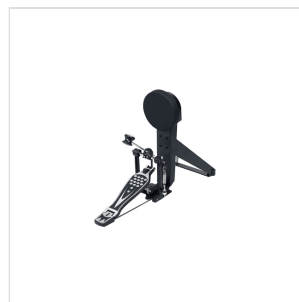

DD630S

ELECTRONIC DRUM SET COMPACT AND ELEGANT WITH 10" 2 ZONE MESH SNARE AND EXPANDIBILITY TO 2 CRASH AND 4 TOM

The Medeli DD630S is a digital drum complete with everything! The newly designed and intuitive audio module features a backlit LCD display and contains 408 different drum sounds distributed over 30 factory programmed kits, as well as 10 user drum kits, where you can create and save your own Drum set. There are also 80 training presets, as well as a metronome with adjustable speed (30-280 bpm). The drum kit includes a 10" two-zone MESH Snare Pad and is equipped with sturdy attachments and easy to adjust and assemble. There is also the possibility of integrating another dish. The kit has a MIDI output, as well as a USB port for connecting to a computer or other external devices.

DD630S

ELECTRONIC DRUM SET COMPACT AND ELEGANT WITH 10" 2 ZONE MESH SNARE AND EXPANDIBILITY TO 2 CRASH AND 4 TOM

PRODUCT DETAILS

KEY FEATURES

Backlit LCD Display

30 Drum kits, 408 Sounds, 10 Hi-Hat Combination, 60 preset songs and 10 User Song.

10" Two-zone MESH Snare Pad

Three coach modes with dozens of common best practice. Automatically score function intuitively reflects practice condition.

AUX IN input to connect external devices such as smartphones, tablets or CD Player and play along with your favorite songs.

Connection to add the 2nd Crash and the 4th Tom.

DC 9V/500mA Power Supply with AC/DC Adapter included.

SPECIFICATIONS

Display Backlit LCD.

Polyphony 64

Drum Pads and Pedals 1 two-zone MESH Snare pad, 3 Tom pad , 1 Crash with Choke, 1 Ride with Choke, 1 Hi-hat (continuous control), Hi-hat Pedal, Kick pad and pedal.