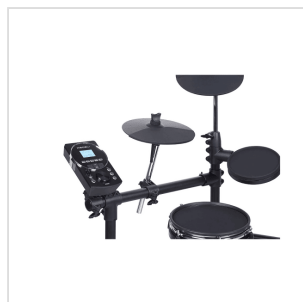

DD630S

ELECTRONIC DRUM SET COMPACT AND ELEGANT WITH 10" 2 ZONE MESH SNARE AND EXPANDIBILITY TO 2 CRASH AND 4 TOM

The Medeli DD630S is a digital drum complete with everything! The newly designed and intuitive audio module features a backlit LCD display and contains 408 different drum sounds distributed over 30 factory programmed kits, as well as 10 user drum kits, where you can create and save your own Drum set. There are also 80 training presets, as well as a metronome with adjustable speed (30-280 bpm). The drum kit includes a 10" two-zone MESH Snare Pad and is equipped with sturdy attachments and easy to adjust and assemble. There is also the possibility of integrating another dish. The kit has a MIDI output, as well as a USB port for connecting to a computer or other external devices.

DD630S

ELECTRONIC DRUM SET COMPACT AND ELEGANT WITH 10" 2 ZONE MESH SNARE AND EXPANDIBILITY TO 2 CRASH AND 4 TOM

PRODUCT DETAILS

KEY FEATURES

Backlit LCD Display

30 Drum kits, 408 Sounds, 10 Hi-Hat Combination, 60 preset songs and 10 User Song.

10" Two-zone MESH Snare Pad

Three coach modes with dozens of common best practice. Automatically score function intuitively reflects practice condition.

AUX IN input to connect external devices such as smartphones, tablets or CD Player and play along with your favorite songs.

DD630S

ELECTRONIC DRUM SET COMPACT AND ELEGANT WITH 10" 2 ZONE MESH SNARE AND EXPANDIBILITY TO 2 CRASH AND 4 TOM

Sequencer	5 User song with Real-time Recording til 25000 notes and 192 ticks per beat.
Tempo	30~280
Metronome	Click voice; Volume; Time signature; Interval select.
Trigger Parameters	Sensitivity; Curve; Crosstalk; Retrigger cancel.
Power Supply	DC 9V/500mA (AC/DC Adapter Included)
Dimensions (WxDxH)	1140 x 610 x 1200 mm
Weight	17,4 kg
Packing Dimensions (WxDxH)	880 x 580 x 335 mm
Packing Weight	23Kg