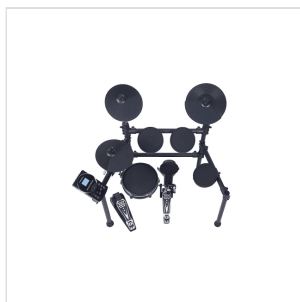

DD630S

ELECTRONIC DRUM SET COMPACT AND ELEGANT WITH 10" 2 ZONE MESH SNARE AND EXPANDIBILITY TO 2 CRASH AND 4 TOM

The Medeli DD630S is a digital drum complete with everything! The newly designed and intuitive audio module features a backlit LCD display and contains 408 different drum sounds distributed over 30 factory programmed kits, as well as 10 user drum kits, where you can create and save your own Drum set. There are also 80 training presets, as well as a metronome with adjustable speed (30-280 bpm). The drum kit includes a 10" two-zone MESH Snare Pad and is equipped with sturdy attachments and easy to adjust and assemble. There is also the possibility of integrating another dish. The kit has a MIDI output, as well as a USB port for connecting to a computer or other external devices.

DD630S

ELECTRONIC DRUM SET COMPACT AND ELEGANT WITH 10" 2 ZONE MESH SNARE AND EXPANDIBILITY TO 2 CRASH AND 4 TOM

PRODUCT DETAILS

KEY FEATURES

Backlit LCD Display

30 Drum kits, 408 Sounds, 10 Hi-Hat Combination, 60 preset songs and 10 User Song.

Connection to add the 2nd Crash and the 4th Tom.

DC 9V/500mA Power Supply with AC/DC Adapter included.

SPECIFICATIONS

Display Backlit LCD.

Polyphony 64

Drum Pads and Pedals 1 two-zone MESH Snare pad, 3 Tom pad , 1 Crash with Choke, 1 Ride with Choke, 1 Hi-hat (continuous control), Hi-hat Pedal, Kick pad and pedal.

DD630S

ELECTRONIC DRUM SET COMPACT AND ELEGANT WITH 10" 2 ZONE MESH SNARE AND EXPANDIBILITY TO 2 CRASH AND 4 TOM

Sequencer	5 User song with Real-time Recording til 25000 notes and 192 ticks per beat.
Tempo	30~280
Metronome	Click voice; Volume; Time signature; Interval select.
Trigger Parameters	Sensitivity; Curve; Crosstalk; Retrigger cancel.
Power Supply	DC 9V/500mA (AC/DC Adapter Included)
Dimensions (WxDxH)	1140 x 610 x 1200 mm
Weight	17,4 kg
Packing Dimensions (WxDxH)	880 x 580 x 335 mm
Packing Weight	23Kg