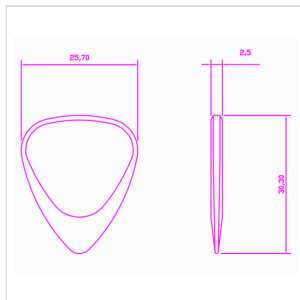

ZDT-AR-1

ZODIAC TONES "ARIES" 1 GUITAR PICK

Zodiac Tones are based upon the Classic 351 shape. They are CNC Milled to tight tolerances and are 2.5mm thick chamfering down to a playing tip at 0.7mm thick. Born under the same sign as Eric Clapton.