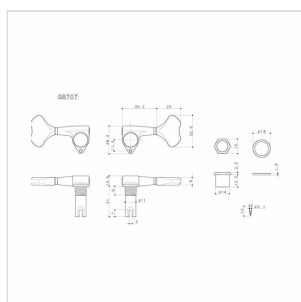

GB707CK

ELECTRIC BASS MACHINE HEADS SET, L2+R2, CHROME

Electric Bass Machine Heads Set, L2+R2

GB707CK

ELECTRIC BASS MACHINE HEADS SET, L2+R2, CHROME

PRODUCT DETAILS

KEY FEATURES

LUBRI COAT: With a "Solid Luburication Coat", reguler oil has been eliminated keeping the lubrication where it is needed for the life of the tuning machine heads. it is now enhanced with a GOTOH original anti-transformable lubrication oil and this reduces the friction between the gears resulting an ultra smooth feel minimal back lash and unrivalled tuning stability.

SPECIFICATIONS

Finishes	COSMO BLACK
Installation	L2+R2
Gear ratio	1:20