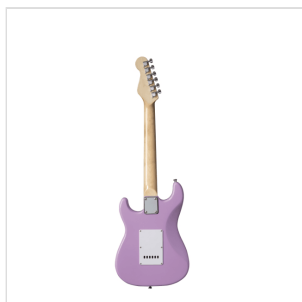

RIDER-JR PK

3/4 DOUBLE CUTAWAY ELECTRIC GUITAR WITH 3 SINGLE COILS

RIDER series is a super classic revisited: double cutaway electric guitar featuring basswood body for rich tone and reliability, 3 single coils for clear and brilliant tone. 22 frets Eco-Rosewood fretboard fully complies CITES regulation preserving the feeling and the look of rosewood. The 5-way switch and volume/tone pots offer great sound flexibility for blues, rock, funky tones. JR version feature a 3/4 size body, perfect choice for younger beginners demanding quality and playability.

RIDER-JR PK

3/4 DOUBLE CUTAWAY ELECTRIC GUITAR WITH 3 SINGLE COILS

PRODUCT DETAILS

KEY FEATURES

Body: basswood

Neck: maple

Fretboard: Eco-Rosewood (CITES compliant)

Frets: 22

Machine heads: chrome

Bridge: vintage tremolo

Pick ups: 3 single coils

Switch: 5 way

Pots: volume/tone/tone

Colour: Pink

Size: 3/4

SPECIFICATIONS