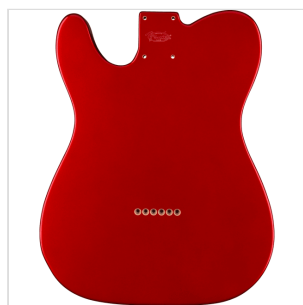

0998006709

CLASSIC SERIES 60'S TELECASTER® SS ALDER BODY VINTAGE BRIDGE MOUNT, CANDY APPLE RED

Genuine Fender Telecaster® guitar alder body routed for a traditional SS pickup configuration and pre-drilled with four screw holes for vintage-style bridge mounting. Durable gloss-polyester finish. Crafted at Fender's Ensenada, Mexico, manufacturing facility.

This replacement body is for a Fender or Squier® by Fender guitar.

Specifications:

- Body Material: Alder
- Body Finish: Gloss Polyester
- Routing: SS - No holes drilled for pickguard mounting
- Bridge Mount Design: 4-Screw Vintage-Style
- Six Pre-Drilled Holes for String Ferrules (for Strings-Through-Body Bridge)
- Jack retainer clip pre-installed
- Neck Pocket: 4-Bolt Mount

0998006709

CLASSIC SERIES 60'S TELECASTER® SS ALDER BODY VINTAGE BRIDGE MOUNT, CANDY APPLE RED

PRODUCT DETAILS

KEY FEATURES

Alder body

Gloss polyester finish

SS routing

No pickguard mounting holes

Four-screw vintage-style bridge mount

Four-bolt neck pocket mount

Jack retainer clip installed