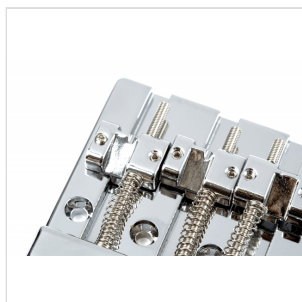

# FENDER® HIMASS™ 4-STRING BASS BRIDGE ASSEMBLY WITH BRASS SADDLES CHROME

Fender™ Heavy Pick Mouse Pad Red

0994408000

# FENDER® HIMASS™ 4-STRING BASS BRIDGE ASSEMBLY WITH BRASS SADDLES CHROME

### KEY FEATURES

HiMass bass bridge

.75" string spacing

Brass machined saddles and baseplate

4-screw mounting

Mounting hardware not included

Warranty Included

Color: Chrome