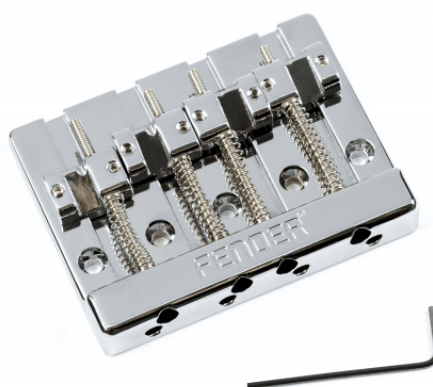

# FENDER® HIMASS™ 4-STRING BASS BRIDGE ASSEMBLY WITH BRASS SADDLES CHROME

Fender™ Heavy Pick Mouse Pad Red

0994408000

# FENDER® HIMASS™ 4-STRING BASS BRIDGE ASSEMBLY WITH BRASS SADDLES CHROME

### KEY FEATURES

HiMass bass bridge

.75" string spacing

Brass machined saddles and baseplate

4-screw mounting

Mounting hardware not included

Warranty Included

Color: Chrome