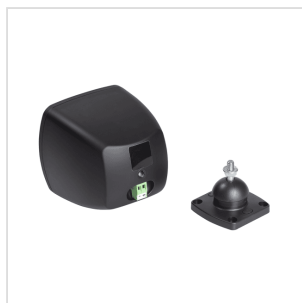

DEKO-25TBK PAIR OF 2.5" FULL-RANGE COMPACT LOUDSPEAKER, BLACK

This full-range speaker for the fixed-installation market is the result of the perfect combination of elegant and refined design, compactness, and superior quality sound. It is made for any indoor environment (available in both black and white color) and it adapts to any domestic or non-domestic installation solution, such as multi-room audio systems, meeting sales, shops.

DEKO-25 compact series speakers feature a 2.5" (63mm approx.) full-range transducer with high dynamic excursion, and reinforced paper cone. RMS power is 30W @ 8ohm. The Deko-25T model integrates a 100V line transformer for quick integration into constant voltage lines. The 100V power tap is 6W@100V.

The compact size of this woofer let us make a speaker of only 87x94x94cm, able to integrate into any interior without compromising sound quality. Whether it is a domestic environment or a bar or shop, if combined with one or more subwoofers with a cut around 100-150Hz, it is possible to obtain an excellent result in terms of coverage and audio quality.

DEKO-25TBK PAIR OF 2.5" FULL-RANGE COMPACT LOUDSPEAKER, BLACK

PRODUCT DETAILS

KEY FEATURES

- Compact and lightweight, suitable for any environment
- Bracket with horizontal and vertical angle adjustable by +/- 30°
- Superior sound with wide coverage
- Built-in 100V line transformer
- Easy installation thanks to the included bracket
- Black Color