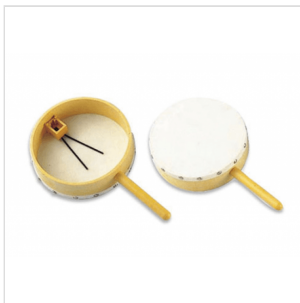

APH-10

HAND DRUM NATURAL LEATHER AND THREAD

Hand drum with natural head and thread in medium size

APH-10

HAND DRUM NATURAL LEATHER AND THREAD

PRODUCT DETAILS

KEY FEATURES

Natural Leather

With wood handle

Medium size

With thread