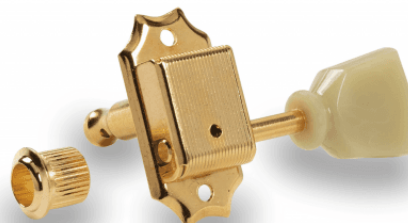

SD90 STANDARD SL GG ELECTRIC GUITAR MACHINE HEADS SET 3L/3R (GOLD)

Hi quality Electric Guitar Machine Heads Set (3L/3R) featuring Vintage style, SL type button and Standard string post.

PRODUCT DETAILS

KEY FEATURES

Button: SL

String post: Standard

Gear ratio: 1:15

SPECIFICATIONS

Gear ratio	1:15
Finish	gold