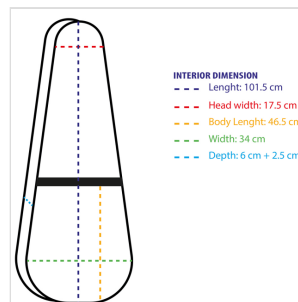

DHC-EG HARD CASE FOR ELECTRIC GUITAR TEARDROP SHAPED

Built in wood, featuring inner padding and pocket, DHC series hard cases are the best solution to protect and carry your gear with comfort and safety. The case is designed to fit several types of guitars, being Strat, Tele, LP, SG and more.