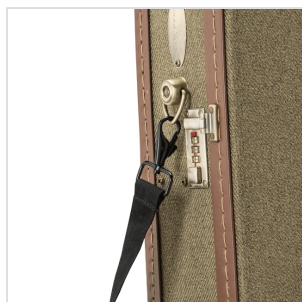

# ARCHTOP HARDCASE FOR CLASSIC GUITAR IN SNOWFLAKE COVERING

---

SNOWFLAKE DELUXE hardcases perfectly gather sturdiness, protection and visual appeal. Featuring soft yet protective interior, accessory compartment, heavy duty satin vintage hardware, 4 vintage bronze latches with security keys and Snowflake fabric covering. Features 3 digits security locking system, straps and padded handle.

# ARCHTOP HARDCASE FOR CLASSIC GUITAR IN SNOWFLAKE COVERING

### KEY FEATURES

3-ply cross grained wood archtop protection

Soft yet protective interior with accessories compartment

Heavy duty vintage bronze hardware

4 vintage bronze finish latches with locking key

Snowflake fabric covering

3 digits security locking system

Straps and padded handle

Instrument: classic guitar

Total interior length: 102cm

Body interior length: 55.5cm

W1 interior width (see pic): 14cm

W2 interior width (see pic): 30cm