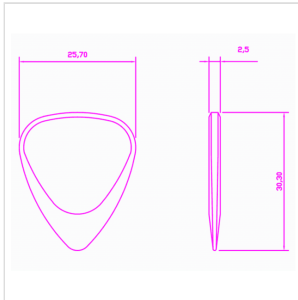

ZDT-LE-1

ZODIAC TONES "LEO" 1 GUITAR PICK

Zodiac Tones are based upon the Classic 351 shape. They are CNC Milled to tight tolerances and are 2.5mm thick chamfering down to a playing tip at 0.7mm thick. Born under the same sign as Mick Jagger.