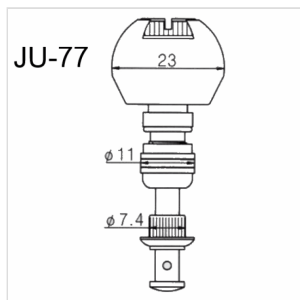

JU-77

MACHINE HEAD SET FOR UKULELE (CHROME)

PRODUCT DETAILS

KEY FEATURES

Ukulele machine head set

Abs Wood finish button

SPECIFICATIONS

Finishes