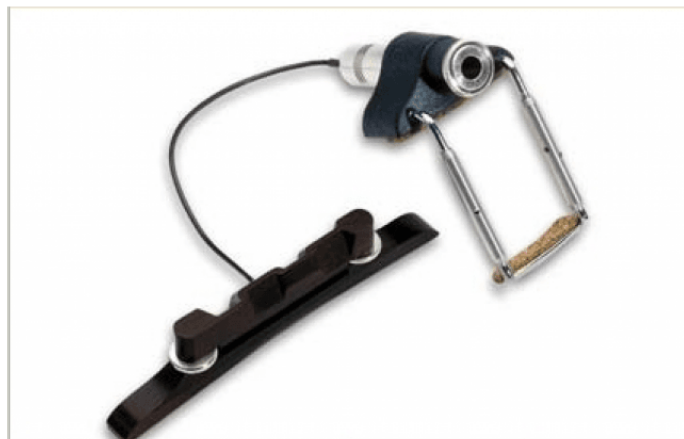

# CERAMIC PIEZO PICKUP FOR MANDOLIN

A piezo-ceramic pickup element is embedded in an adjustable ebony replacement bridge for archtop style mandolins. Comes complete with a 1/4" external jack for easy mounting. An impedance matching preamp is recommended, but not required. Professional installation is recommended.

### KEY FEATURES

Features a piezo-ceramic pickup element embedded in an adjustable ebony replacement bridge

Designed for all archtop-style mandolins

An impedance matching preamp is recommended, but not required