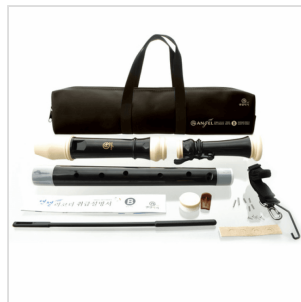

AWR-TN(B) TENOR CLASSIC TYPE RECORDER - BAROQUE FINGERING

Angel Recorder Classic Type is designed to have rich sound and accurate pitch for optimal performance. Its pitch is well-balanced ranging from low-to high-pitch. Its models are as various as from bass to soprano so that both solo and ensemble performance may be available. In addition, the instruments is manufactured for the optimum volume and tone using a special material called Resin. DMD (Detailed a Mold Develop) system is applied to achieve the correct pitch, which are praised from many performance.

AWR-TN(B)
**TENOR CLASSIC TYPE RECORDER - BAROQUE
FINGERING**

PRODUCT DETAILS

KEY FEATURES

Baroque Fingering

Key: C Tenor

Holes: none

3 parts

Black/Cream

ABS Resin

Length: 640 mm