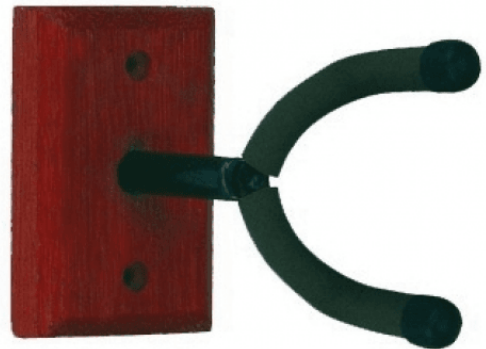

SWGS-200

# UNIVERSAL GUITAR WALL STAND WITH WOOD PLATE DEEP CRADLE DESIGN

---

Guitar wall stand with elegant wood plate, can be easily mounted with the included screws. Fits all kind of guitar. The cradle in rubber has a deep design to prevent any improper movement and scratches to the instruments

# UNIVERSAL GUITAR WALL STAND WITH WOOD PLATE DEEP CRADLE DESIGN

### KEY FEATURES

Wood plate in mahogany finish

Rubber cradle with deep design to prevent any scratches and any improper movement of the instrument

Fits all kind of guitars and other instruments

Mounting screws included