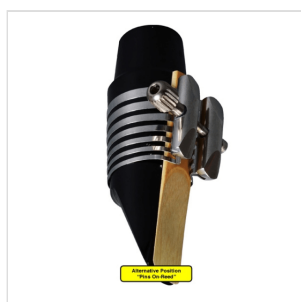

P-3RL

BB BASS CLARINET SERIES PLATINUM LIGATURE (EBANITE/ABS MOUTHPIECE)

It all started in 1974, with the original Rovner Dark, an innovative design that changed the way woodwind players thought about ligatures. Today's Next Generation Rovner ligatures represent the next wave of Rovner innovation, featuring patented Mass-Loaded Technology™ and unique Resonating Ribs™. Rovner Products are technologically advanced to help you produce nothing less than musical magic! The incredible Platinum, Rovner's first all-metal ligature, is for any player seeking the ultimate in tonal purity and clarity. Initially preferred by classical players for its pleasing tonal characteristics, the Platinum is also enjoying a surge of interest from jazz players excited to explore its enhanced tonal spectrum. Form meets function, and any discerning player will delight in the Platinum's perfect blend of unparalleled performance and visual beauty. Of course, the Rovner ligature you choose will be based on your own set-up, playing style and preferred sound.

P-3RL

BB BASS CLARINET SERIES PLATINUM LIGATURE (EBANITE/ABS MOUTHPIECE)

PRODUCT DETAILS

KEY FEATURES

Effortlessly played, with an incredible evenness of scale, smoothing out the difficult transitions between registers

Pure, dark tone. Superior control, for a secure, centered tone and flawless intonation

Bolsters and solidifies the lower register for both clarinets and saxophones.

Enhanced facility and response

Superior reed-gripping capabilities, especially advantageous for synthetic reeds

Durably constructed of highly-tempered, impeccably-polished, space-age metal alloy, the Platinum is as beautiful as a piece of fine jewelry

Suitable for ebanite/abs mouthpieces

Includes a Rovner cap

Bb bass Clarinet