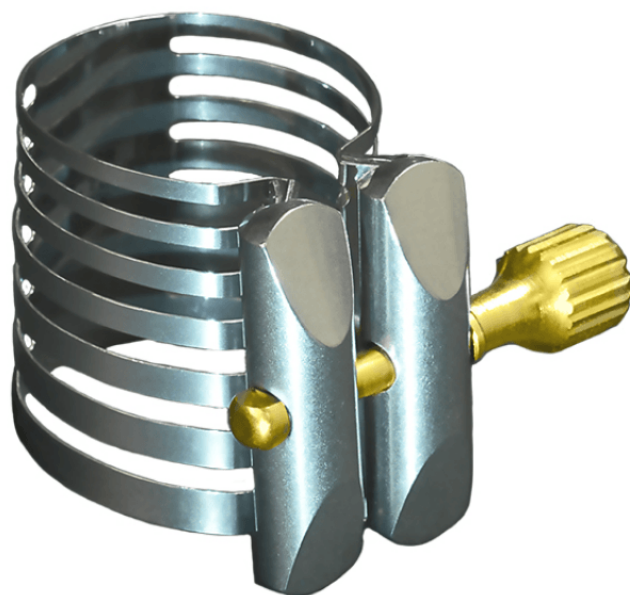

P-3RL

BB BASS CLARINET SERIES PLATINUM LIGATURE (EBANITE/ABS MOUTHPIECE)

It all started in 1974, with the original Rovner Dark, an innovative design that changed the way woodwind players thought about ligatures. Today's Next Generation Rovner ligatures represent the next wave of Rovner innovation, featuring patented Mass-Loaded Technology™ and unique Resonating Ribs™. Rovner Products are technologically advanced to help you produce nothing less than musical magic! The incredible Platinum, Rovner's first all-metal ligature, is for any player seeking the ultimate in tonal purity and clarity. Initially preferred by classical players for its pleasing tonal characteristics, the Platinum is also enjoying a surge of interest from jazz players excited to explore its enhanced tonal spectrum. Form meets function, and any discerning player will delight in the Platinum's perfect blend of unparalleled performance and visual beauty. Of course, the Rovner ligature you choose will be based on your own set-up, playing style and preferred sound.

P-3RL

BB BASS CLARINET SERIES PLATINUM LIGATURE (EBANITE/ABS MOUTHPIECE)

PRODUCT DETAILS

KEY FEATURES

Effortlessly played, with an incredible evenness of scale, smoothing out the difficult transitions between registers

Pure, dark tone. Superior control, for a secure, centered tone and flawless intonation

Bolsters and solidifies the lower register for both clarinets and saxophones.

Enhanced facility and response

Superior reed-gripping capabilities, especially advantageous for synthetic reeds

Durably constructed of highly-tempered, impeccably-polished, space-age metal alloy, the Platinum is as beautiful as a piece of fine jewelry

Suitable for ebanite/abs mouthpieces

Includes a Rovner cap

Bb bass Clarinet