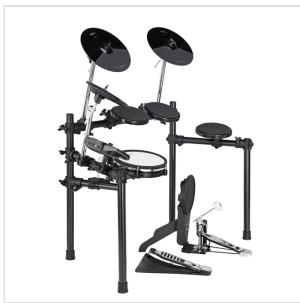

## REALKIT-TOUCH ELECTRONIC DRUM KIT WITH SNARE MESH HEAD AND ADVANCED SOUND MODULE

Soundsation RealKit-Touch delivers natural feel and sound. The snare drum is equipped with mesh head for a perfect bounce. Pads are velocity sensitive and offers a great dynamic response alike the acoustic drums. In order to provide the widest expression pattern, the snare drum has 3 different sounds. Crash and ride cymbals are equipped with choke feature to stop the sound immediately and feature 2 different zones. You won't miss your acoustic kit. The module is equipped with an LCD backlight display and an user-friendly interface, along with a mixer to adjust the volume of single components . 431 voices divided in 20 preset drumkits are loaded with quality sound fitting all genre and styles, while 20 user defined sets are available for your customization. Adding up the Eq and DSP functions, you can truly create great sounds. Wanna practice? 40 demo songs are ready to go and metronome function helps to improve your timing. As a latest generation kit, RealKit-Touch won't make you trouble. It's coming on a pre-assembled rack for quick & easy mounting, so you can jam right away!

# REALKIT-TOUCH ELECTRONIC DRUM KIT WITH SNARE MESH HEAD AND ADVANCED SOUND MODULE

### KEY FEATURES

Electronic drumkit including 5 pad, 3 cymbals, optical Hi-Hat pedal and bass drum pedal

Snare drum with mesh head and 3 different sounds

Dual zone Crash and ride (Bow and Edge) with Choke function, Hi-Hat open, close and semi-open

Bass Drum pedal with hard metal plate and 8" pad

Pre Assembled rack with 8 tubes and 14 clamps

Sound module with backlight LCD display

431 voices, 20 presets Kit, 20 User defined kit

52 demo songs with Drum on/off and accompaniment on/off