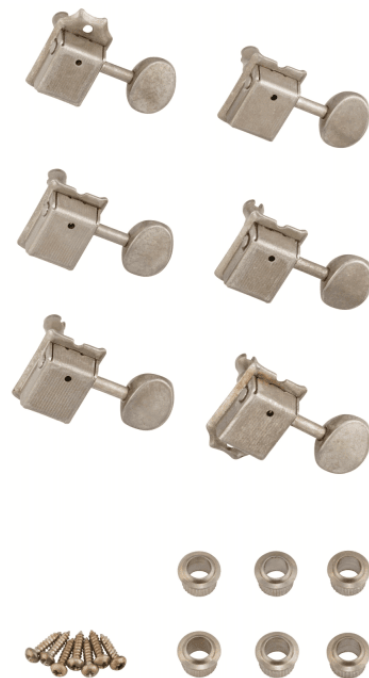

0997201000

ROAD WORN® GUITAR MACHINE HEADS

Crafted to give your Strat® or Tele® the aged look and feel of a well-loved original, Road Worn parts are genuine Fender® replacement parts. Designed to the same specifications as their original-era counterparts, and wearing the patina of age, Road Worn parts let you easily customize your guitar with vintage-inspired aesthetics.

0997201000

ROAD WORN® GUITAR MACHINE HEADS

PRODUCT DETAILS

KEY FEATURES

Set of six nickel tuning machines

Road Worn nickel finish

Gear ratio 14:1

Used on MIM Deluxe, Classic, Classic Player, and Road Worn Series guitars

Road Worn bushings and screws included

Color: Nickel