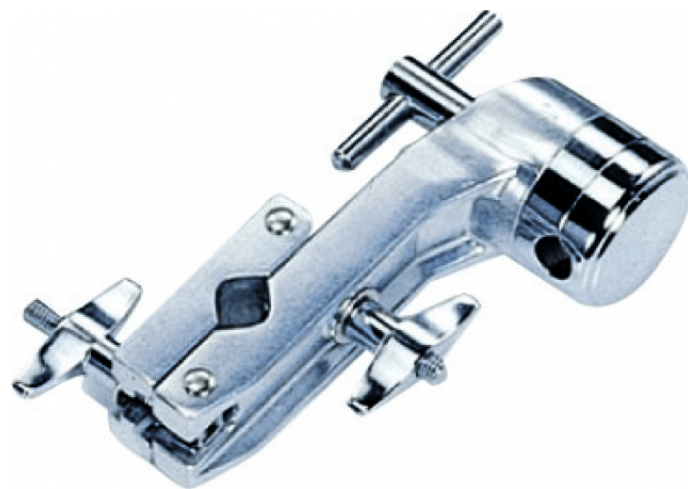

DA-118

CLAMP-IT™ CLAMP

The broad scope of modern music demands more percussive drum setups. Drummers need convenient access to a variety of percussion voices without sacrificing space on the kit.

Peace's new **CLAMP-IT™** Accessory Clamps create unlimited flexibility of placement by attaching our **multi-angle** adjustable accessory clamps to other essential stands.

Mount an extra pair of hi-hats, a splash cymbal, a cowbell, or even an additional crash cymbal at any angle with CLAMP-IT™ on any stand, and a world of options is within easy reach.

PRODUCT DETAILS

KEY FEATURES

CLAMP-IT™ Clamp

Suggested with DA-142