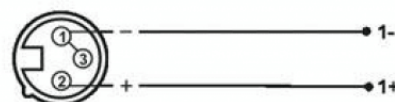

SC91BK015GD

SPEAKER CABLE SPEAKON 4 POLES FEMALE - XLR 3 POLES FEMALE / 1.5 MT

These twinaxial speaker cable lines are a valid product to connect speaker systems with long cable run and large conductor areas or shorter bridge cables with lower power requirements. The section of 1.0 mm² satisfies a wide range of requirements. It is supplied with robust PE insulation and a flexible PVC jacket suitable to all sort of applications.

Connectors: Speakon 4 poles female SPK4M / XLR 3 poles female SP62XNF INCO

Twinaxial BC82SPK speaker cable

Wire area: 1.00 mm²

Cable diameter: 7.0 mm

PVC jacket

PE insulation grants very low capacity

Flexible, easy winding

Application: live, studio

Length: 1.5 mt

SPECIFICATIONS

Wire area 1.00 mm²

Cable diameter 7.0 mm

PVC jacket

Connectors Speakon 4 poles female SPK4M / XLR 3 poles female SP62XNF INCO