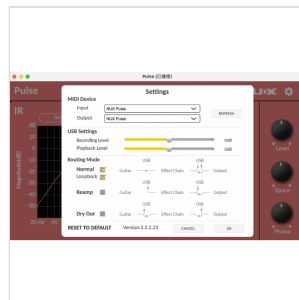

PULSE NSS-4 MINI IR LOADER STOMPBOX

Pulse (NSS-4) is a mini IR-Loader pedal with 3 different modes including **Electric guitar CAB**, **Bass CAB**, and **Acoustic guitar IR**.

You can switch the types by tapping the tap switch. Besides that, you can use Pulse as a silent practice tool (1/8" phone jack) in the end of your pedalboard and even as a USB recording interface onto DAW.

You can use Pulse edit software to load any 3rd party IRs.

PULSE NSS-4 MINI IR LOADER STOMPBOX

PULSE NSS-4 MINI IR LOADER STOMPBOX

HIGHLIGHTS

8 ELECTRIC GUITAR CAB IRS

JZ120(Roland Jazz 120), DR112 (Fender Deluxe Reverb), BS410 (Fender Bassman 410), A212 (VOX AC30 212), TR212 (Fender Twin Reverb 212), 1960 (Marshall 1960A 412), GB412 (Celestion Greenback 412), V412 (Celestion Vintage30 412).