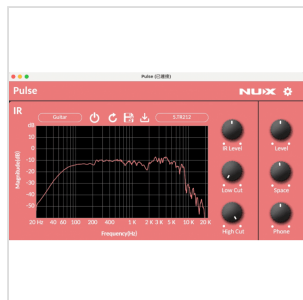

PULSE NSS-4 MINI IR LOADER STOMPBOX

Pulse (NSS-4) is a mini IR-Loader pedal with 3 different modes including **Electric guitar CAB**, **Bass CAB**, and **Acoustic guitar IR**.

You can switch the types by tapping the tap switch. Besides that, you can use Pulse as a silent practice tool (1/8" phone jack) in the end of your pedalboard and even as a USB recording interface onto DAW.

You can use Pulse edit software to load any 3rd party IRs.

PULSE NSS-4 MINI IR LOADER STOMPBOX

PULSE NSS-4 MINI IR LOADER STOMPBOX

HIGHLIGHTS

8 ELECTRIC GUITAR CAB IRS

JZ120(Roland Jazz 120), DR112 (Fender Deluxe Reverb), BS410 (Fender Bassman 410), A212 (VOX AC30 212), TR212 (Fender Twin Reverb 212), 1960 (Marshall 1960A 412), GB412 (Celestion Greenback 412), V412 (Celestion Vintage30 412).

8 ELECTRIC BASS CAB IRS

AGL DB810 (Aguilar DB 810), AMP SV810 (Ampeg SV810), MKB 410 (Mark Bass 410), TRC 410 (Trace Elliot 410), AMP SV410 (Ampeg SV410 + Tweeter), Bassguy 410 (Fender Bassman 410), Eden 410 (EDEN 410), AMP SV212 (Ampeg SV212).