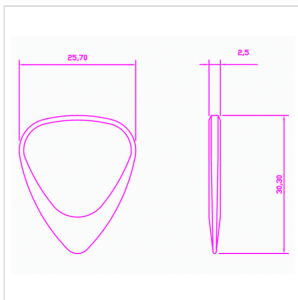

ZDT-VI-1

ZODIAC TONES "VIRGO" 1 GUITAR PICK

Zodiac Tones are based upon the Classic 351 shape. They are CNC Milled to tight tolerances and are 2.5mm thick chamfering down to a playing tip at 0.7mm thick. Born under the same sign as BB King.